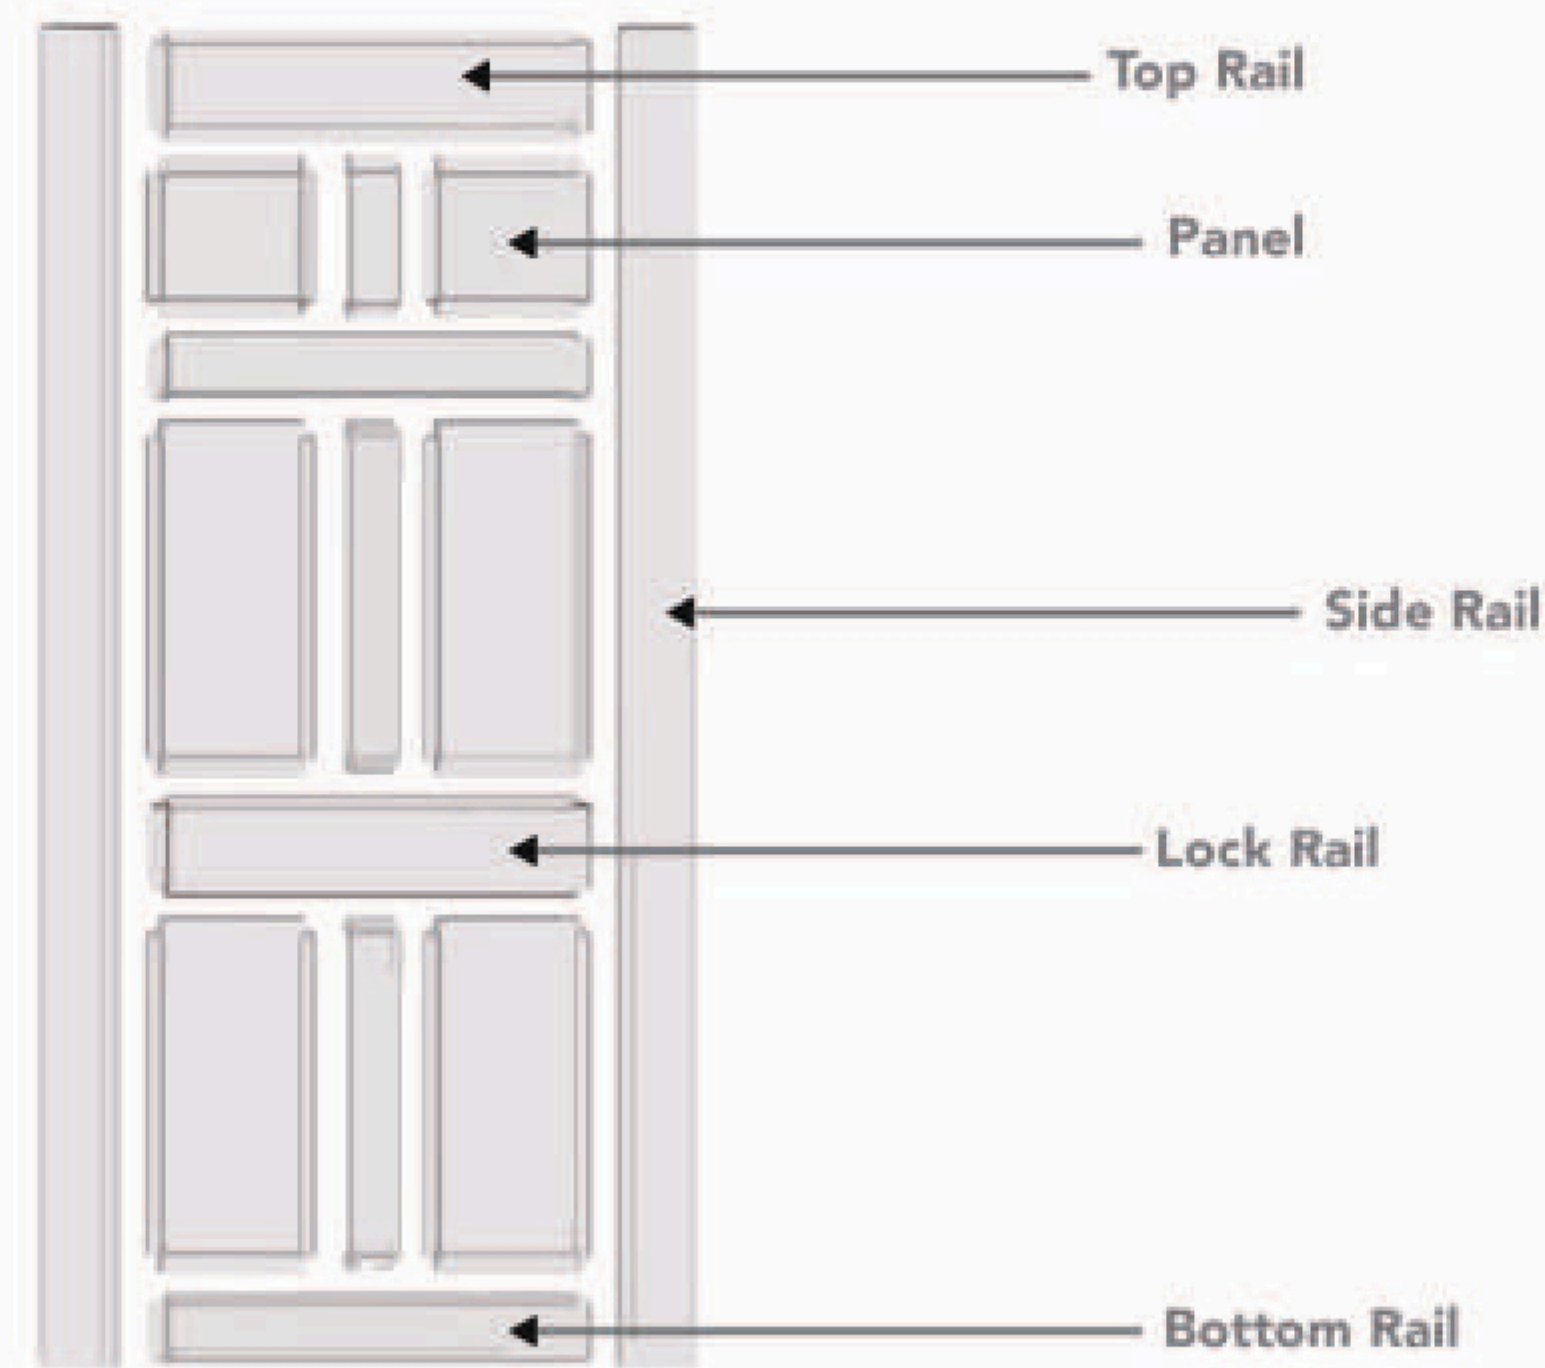

JOINTED WOOD

(32 mm) DOORS: 19 mm thick panels (with one side design)

(35 mm) DOORS: 19 mm thick panels (with one side design)

(38 mm) DOORS: 28 mm thick panels (with one side design)

MAKING AND PARTS OF DOOR