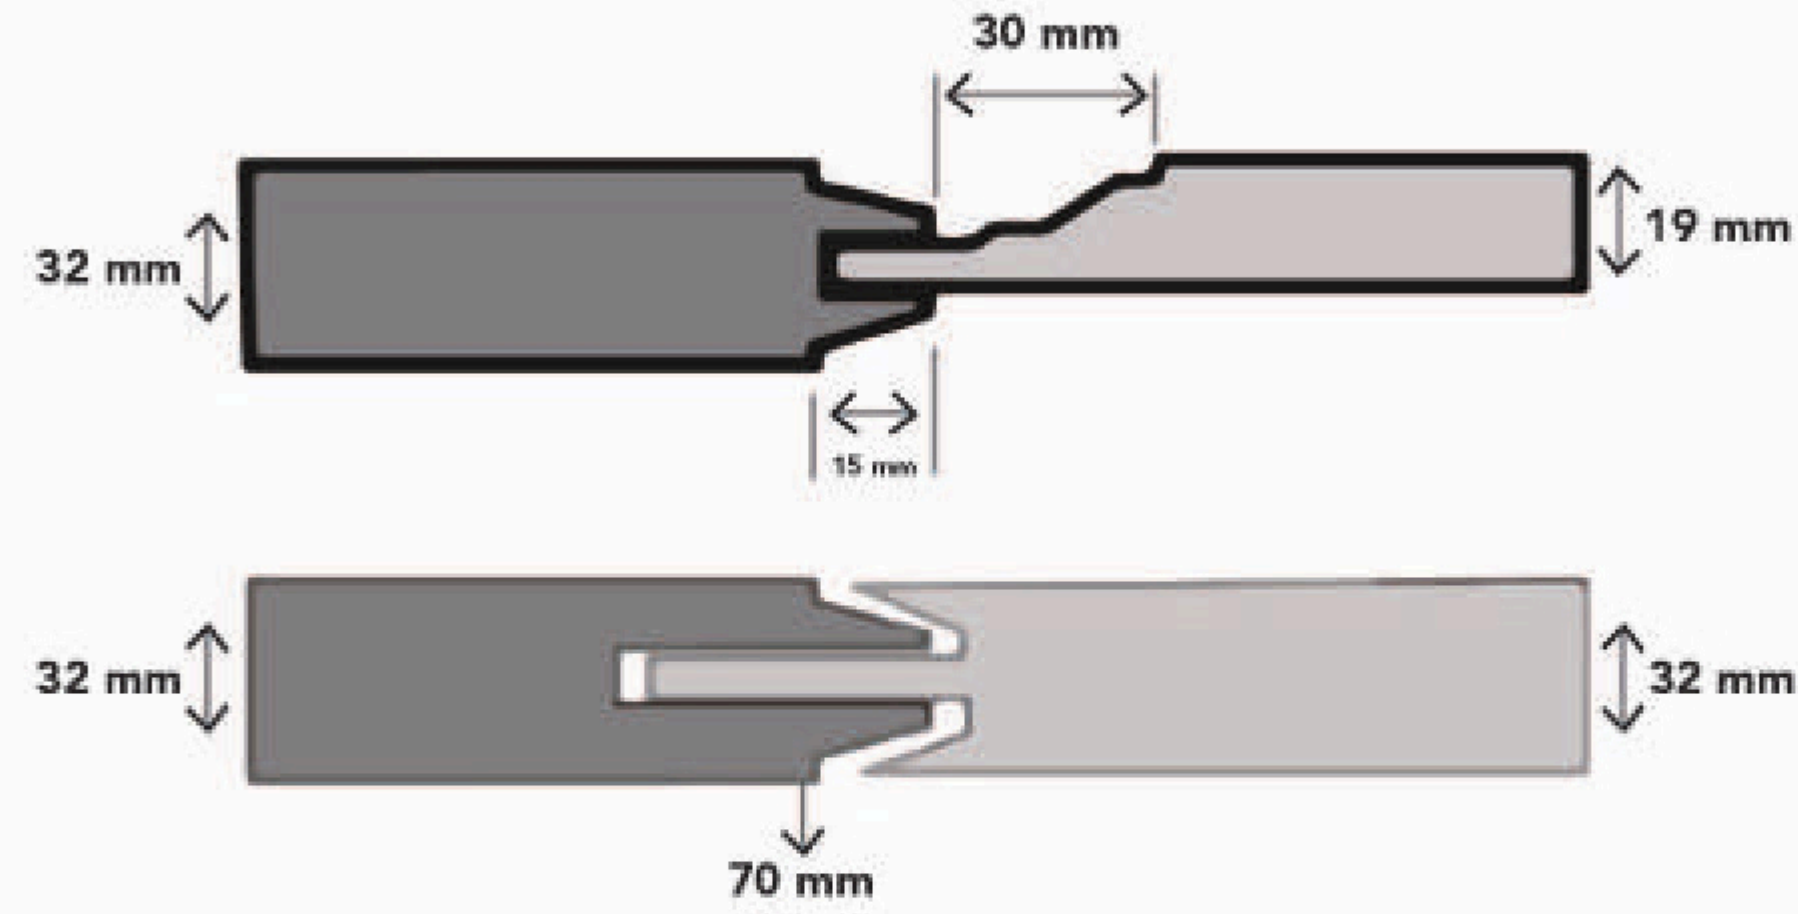

Our products are made using modern machines under strict quality control in all ranges: High, Medium, and economical of all wood sizes to meet any of your requirements.

Available in: Teak Wood | Meranti Wood | Sal Wood | Steam Beech etc.

JOINTED WOOD

(32 mm) DOORS: 19 mm thick panels (with one side design)

(35 mm) DOORS: 19 mm thick panels (with one side design)

(38 mm) DOORS: 28 mm thick panels (with one side design)

MAKING AND PARTS OF DOOR