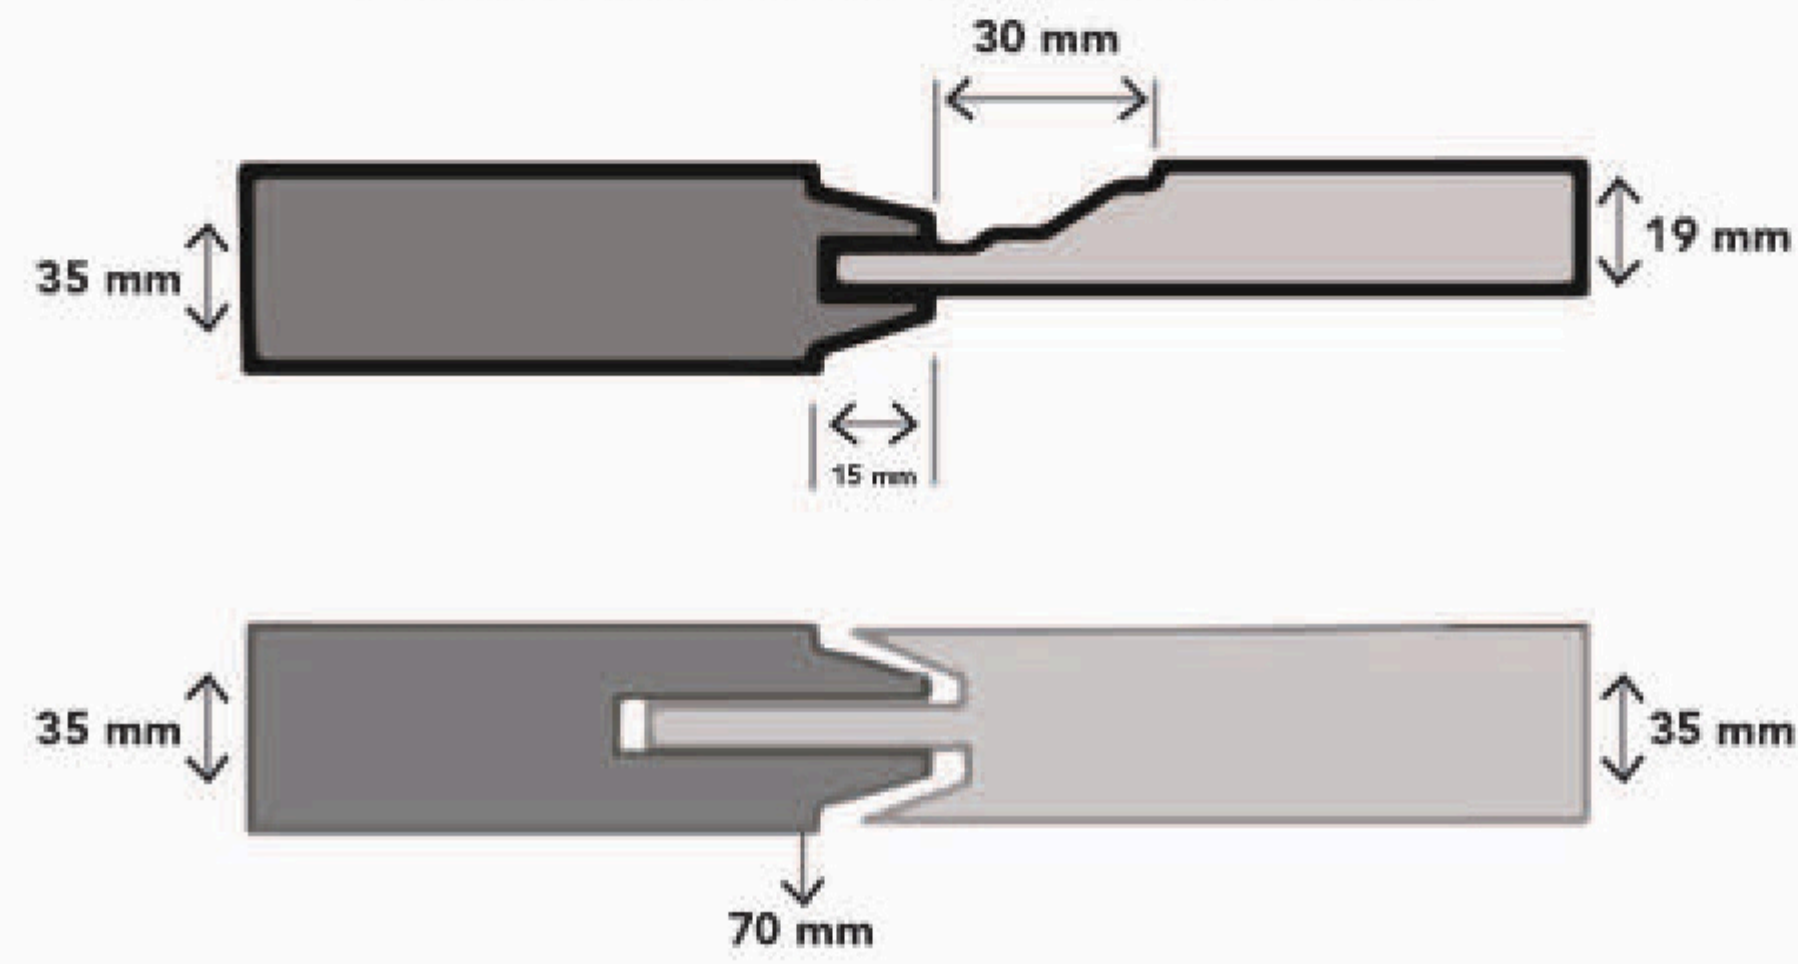

JOINTED WOOD

(32 mm) DOORS: 19 mm thick panels (with one side design)

(35 mm) DOORS: 19 mm thick panels (with one side design)

(38 mm) DOORS: 28 mm thick panels (with one side design)

MAKING AND PARTS OF DOOR