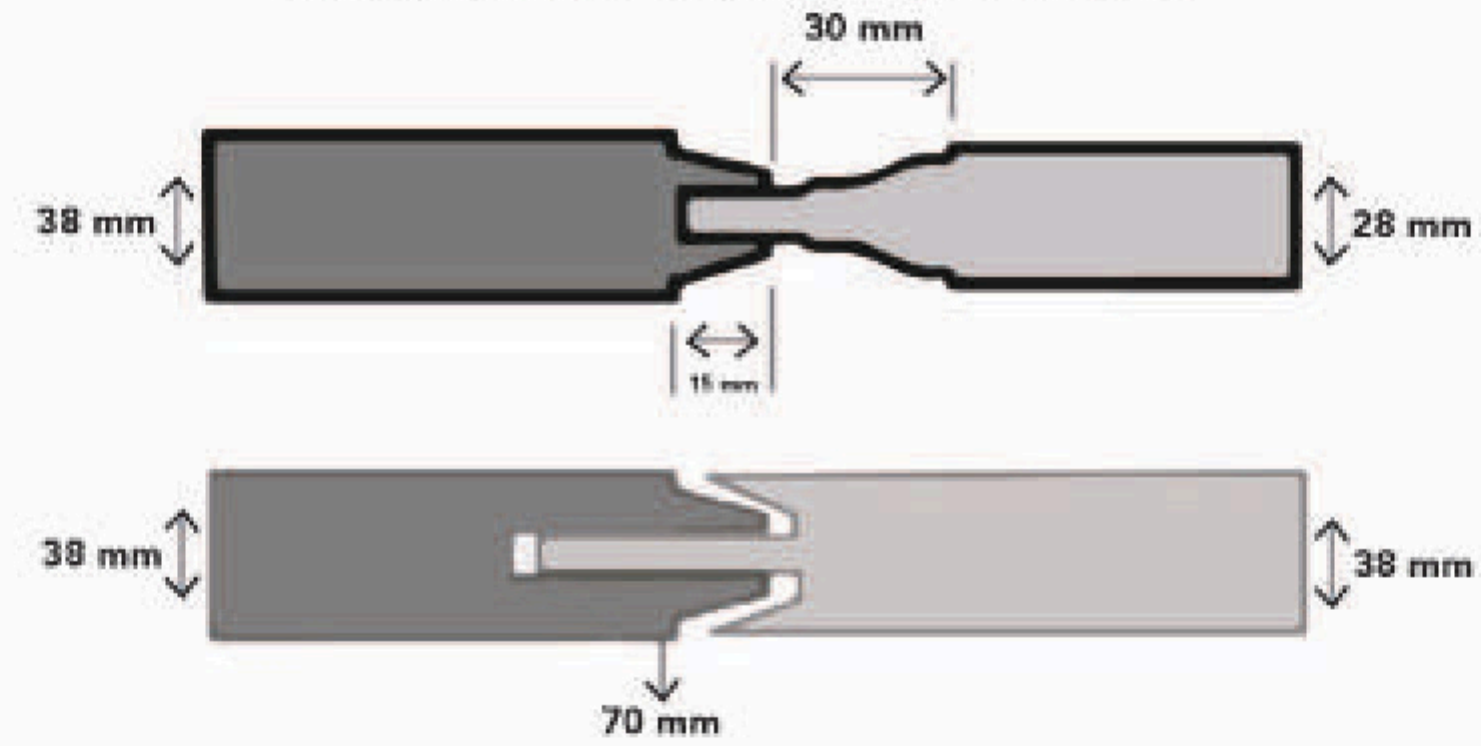

JOINTED WOOD

(32 mm) DOORS: 19 mm thick panels (with one side design)

(35 mm) DOORS: 19 mm thick panels (with one side design)

(38 mm) DOORS: 28 mm thick panels (with one side design)

MAKING AND PARTS OF DOOR